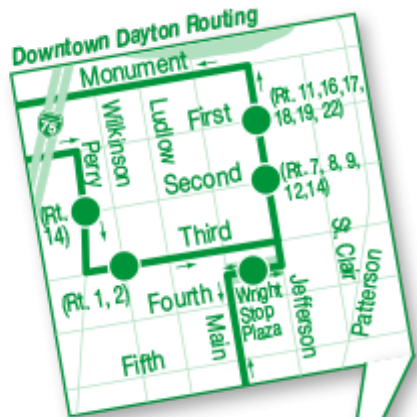

Route 9

8-14-22

Northwest Hub
(Rt. 2, 8, 14, 34)

	Transfer Point
	Schedule Timepoint
	Night Service
	Night Service
	Everyday until 6 p.m.