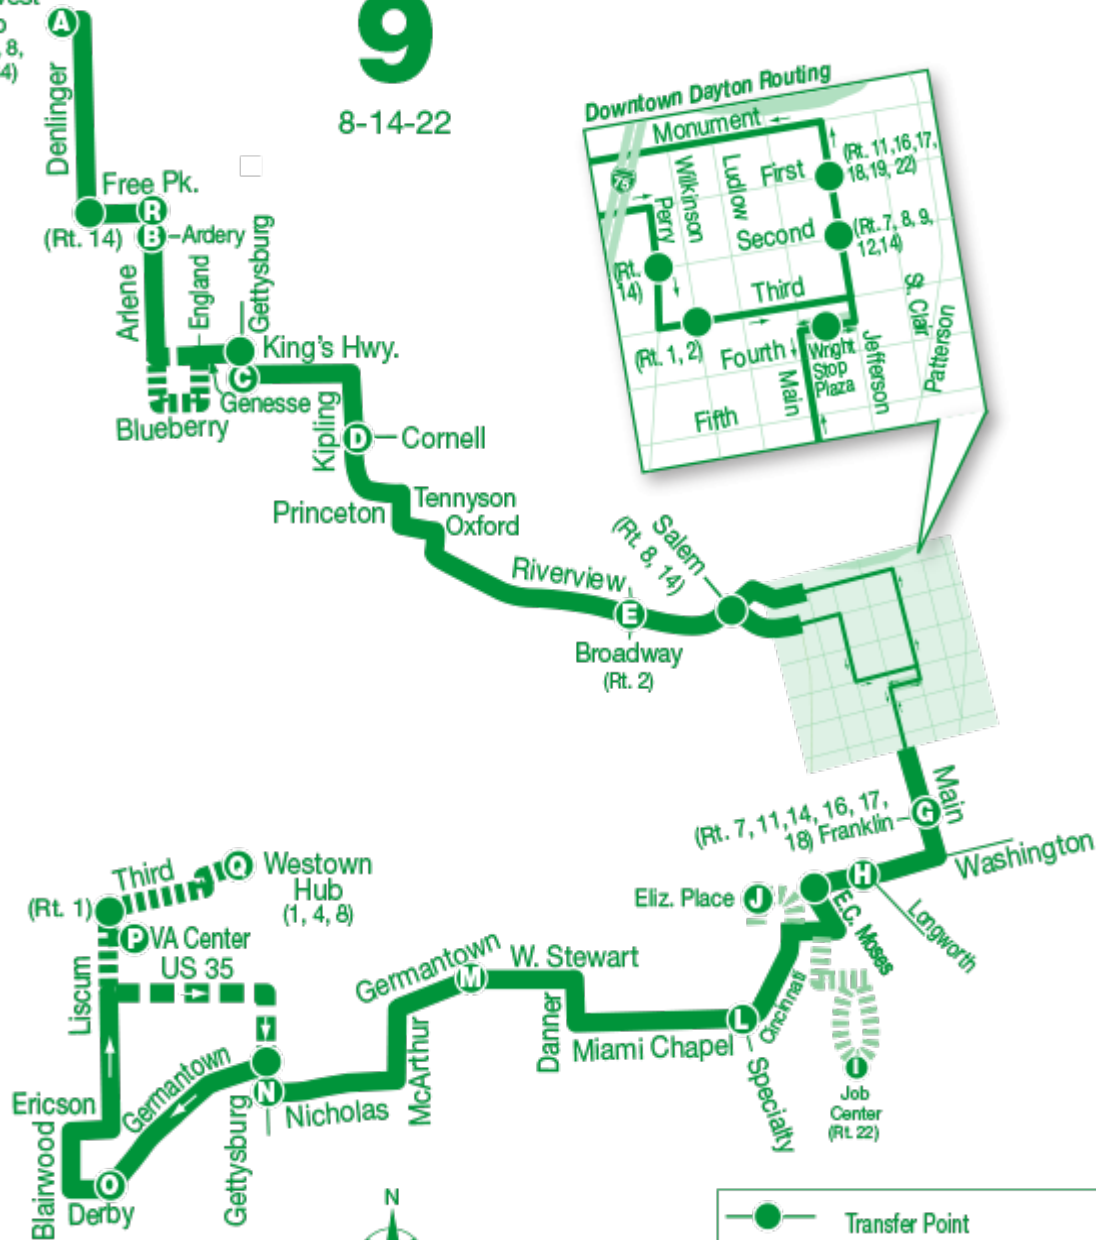

Route 9

8-14-22

Northwest Hub
(Rt. 2, 8, 14, 34)

	Transfer Point
	Schedule Timepoint
	Night Service
	Night Service
	Everyday until 6 p.m.